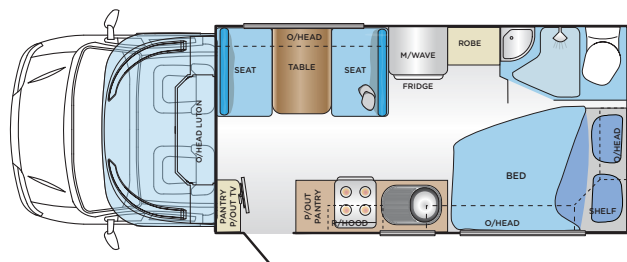

OPTIONS

- Alloy Nudge Bar (N/A IV.28-1)
- Alloy Bull Bar
- Fiamma Bike Rack (N/A MS.25)
- External Shower
- Carefree Fiesta Awning (N/A Fiat 20', FD.23-4, MS.25-5)
- Tow Bar
- Cab Side Skirts
- 12v Compressor fridge in lieu of 3 way
- Dometic Diesel Heater
- External Gas Bayonet
- 3.0 litre Engine in FD.20-1
- 3.0 litre Engine in Mercedes based models

FIAT DUCATO SERIES

FD.20-1

FD.23-1

Seat belts for 4
Standard License

Standard License