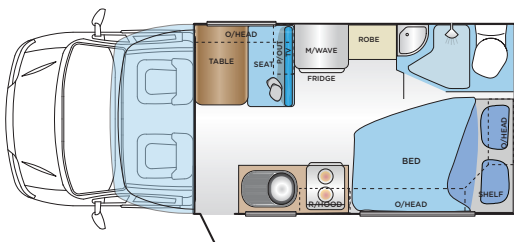

OPTIONS

- Alloy Nudge Bar (N/A IV.28-1)
- Alloy Bull Bar
- Fiamma Bike Rack (N/A MS.25)
- External Shower
- Carefree Fiesta Awning (N/A Fiat 20', FD.23-4, MS.25-5)
- Tow Bar
- Cab Side Skirts
- 12v Compressor fridge in lieu of 3 way
- Dometic Diesel Heater
- External Gas Bayonet
- 3.0 litre Engine in FD.20-1
- 3.0 litre Engine in Mercedes based models

FIAT DUCATO SERIES

FD.20-1

FD.23-1

Seat belts for 4
Standard License

Standard License